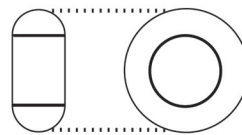

Round Size: 8/o

3.0mm

Round Size: 11/o

2.2mm

Triangle Size: 11/o

2.2mm

Hex Size: 8/o

3.0mm

Style Mix

Triangles: 8/o

3.0mm

Treasures: 3mm

Japanese Cylinder Beads

1.3mm

Cubes Size: 3mm

Cubes Size: 4mm

Round Size: 3/o

5.5mm

Round Size: 6/o

4.0mm

Round Size: 15/o

1.5mm

Hex Size: 11/o

2.2mm