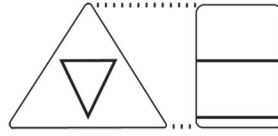

Round Size: 8/o

3.0mm

Round Size: 11/o

2.2mm

Triangle Size: 11/o

2.2mm

Hex Size: 8/o

3.0mm

Style Mix

Triangles: 8/o

3.0mm

Treasures: 3mm

Japanese Cylinder Beads

1.3mm

Cubes Size: 3mm

Cubes Size: 4mm

Round Size: 3/o

5.5mm

Round Size: 6/o

4.0mm

Round Size: 15/o

1.5mm

Hex Size: 11/o

2.2mm