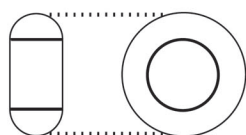

Round Size: 8/o

3.0mm

Round Size: 11/o

2.2mm

Triangle Size: 11/o

2.2mm

Hex Size: 8/o

3.0mm

Style Mix

Triangles: 8/o

3.0mm

Treasures: 3mm

Japanese Cylinder Beads

1.3mm

Cubes Size: 3mm

Cubes Size: 4mm

Round Size: 3/o

5.5mm

Round Size: 6/o

4.0mm

Round Size: 15/o

1.5mm

Hex Size: 11/o

2.2mm