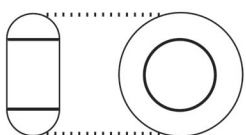

Round Size: 8/o

3.0mm

Round Size: 11/o

2.2mm

Triangle Size: 11/o

2.2mm

Hex Size: 8/o

3.0mm

Style Mix

Triangles: 8/o

3.0mm

Treasures: 3mm

Japanese Cylinder Beads

1.3mm

Cubes Size: 3mm

Cubes Size: 4mm

Round Size: 3/o

5.5mm

Round Size: 6/o

4.0mm

Round Size: 15/o

1.5mm

Hex Size: 11/o

2.2mm