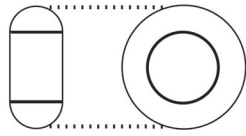

Round Size: 8/o

3.0mm

Round Size: 11/o

2.2mm

Triangle Size: 11/o

2.2mm

Hex Size: 8/o

3.0mm

Style Mix

Triangles: 8/o

3.0mm

Treasures: 3mm

Japanese Cylinder Beads

1.3mm

Cubes Size: 3mm

Cubes Size: 4mm

Round Size: 3/o

5.5mm

Round Size: 6/o

4.0mm

Round Size: 15/o

1.5mm

Hex Size: 11/o

2.2mm