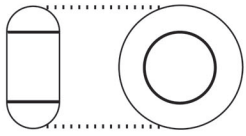

Round Size: 8/o

3.0mm

Round Size: 11/o

2.2mm

Triangle Size: 11/o

2.2mm

Hex Size: 8/o

3.0mm

Style Mix

Triangles: 8/o

3.0mm

Treasures: 3mm

Japanese Cylinder Beads

1.3mm

Cubes Size: 3mm

Cubes Size: 4mm

Round Size: 3/o

5.5mm

Round Size: 6/o

4.0mm

Round Size: 15/o

1.5mm

Hex Size: 11/o

2.2mm