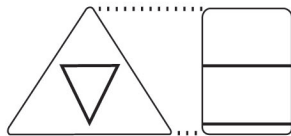

Round Size: 8/o

3.0mm

Round Size: 11/o

2.2mm

Triangle Size: 11/o

2.2mm

Hex Size: 8/o

3.0mm

Style Mix

Triangles: 8/o

3.0mm

Treasures: 3mm

Japanese Cylinder Beads

1.3mm

Cubes Size: 3mm

Cubes Size: 4mm

Round Size: 3/o

5.5mm

Round Size: 6/o

4.0mm

Round Size: 15/o

1.5mm

Hex Size: 11/o

2.2mm